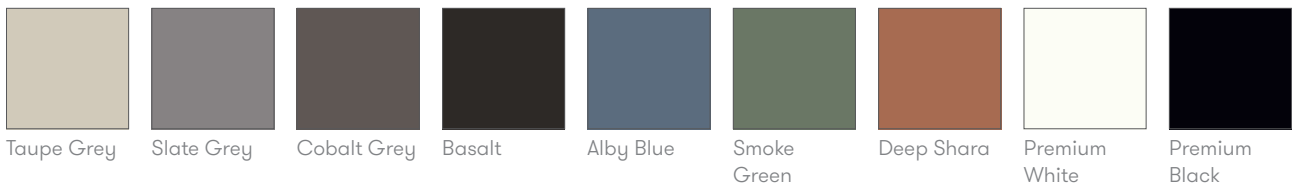

Finish Options

Laminate faced MDF core top with a clear edge profile

Table edge profile can be stained in Solid Black or Solid White

Cast Aluminium frame available in Black, White, Basalt, Sage, Peacock Blue, Coral, Stone or Pebble powder coat*

Frame / Leg Finishes

Band 2 MFC

Band 3 MFC

Edge Stains

Note: Colour images are for reference only. Please verify with actual colour sample.

Edge References

Ref Group Number 38

25mm MDF core, specified laminate face & counterbalance with 60mm chamfered edge. The edge is clear finish as standard or can be stained.

Note: Colour images are for reference only. Please verify with actual colour sample.