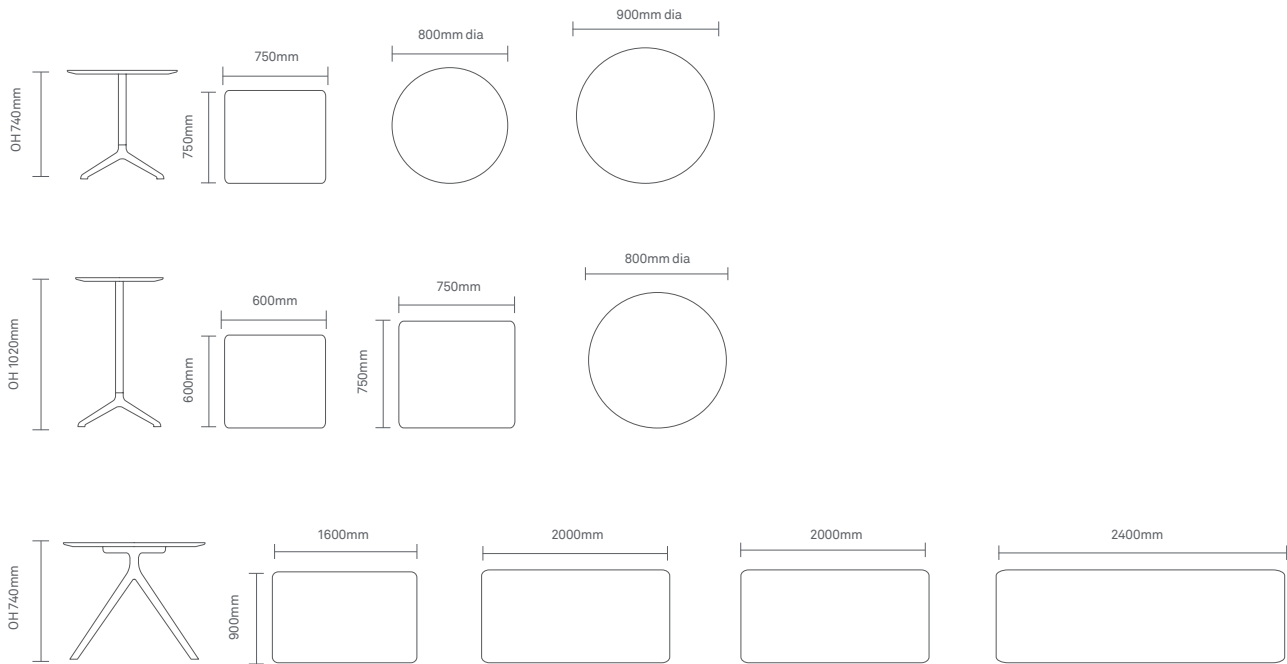

Bistro Dining Height

Bistro High Tables

Dining Rectangular  
Tables

- (\* - Selected models only)
- 25mm Laminate faced MDF core top
- Cast aluminium base and aluminium centre column
- Plastic glides with levelling adjustment

**Dimensions**

**Environmental Performance**